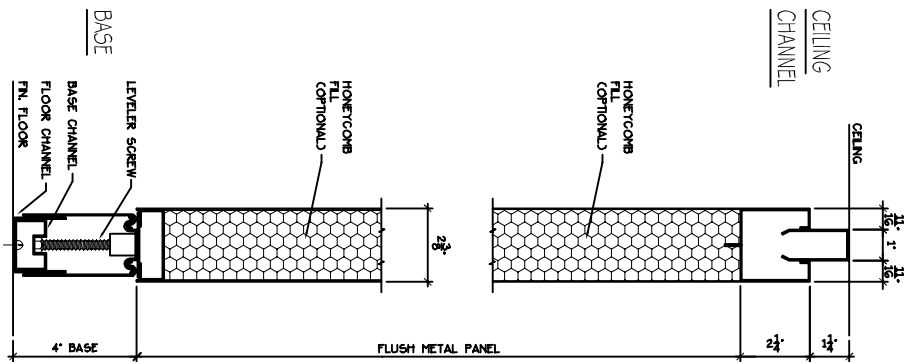

ADANLOCK ARCHITECTURAL WALL SYSTEMS

238 SERIES - STANDARD SECTIONS

FLUSH METAL PANEL SECTION

FLUSH METAL DOOR FRAME SECT.

DOOR FRAME W/ SOLID TRANSOM

DOOR FRAME W/ GLASS TRANSOM