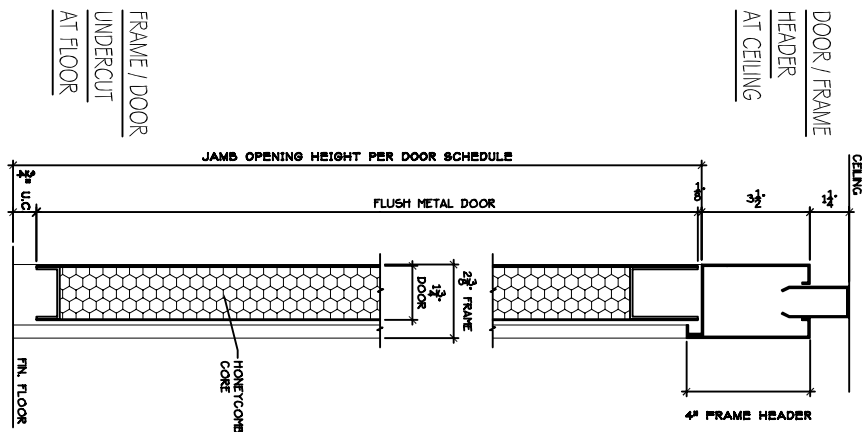

ADANLOCK ARCHITECTURAL WALL SYSTEMS

238 SERIES - STANDARD SECTIONS

FLUSH METAL PANEL SECTION

FLUSH METAL DOOR FRAME SECT.

DOOR FRAME W/ SOLID TRANSOM

DOOR FRAME W/ GLASS TRANSOM