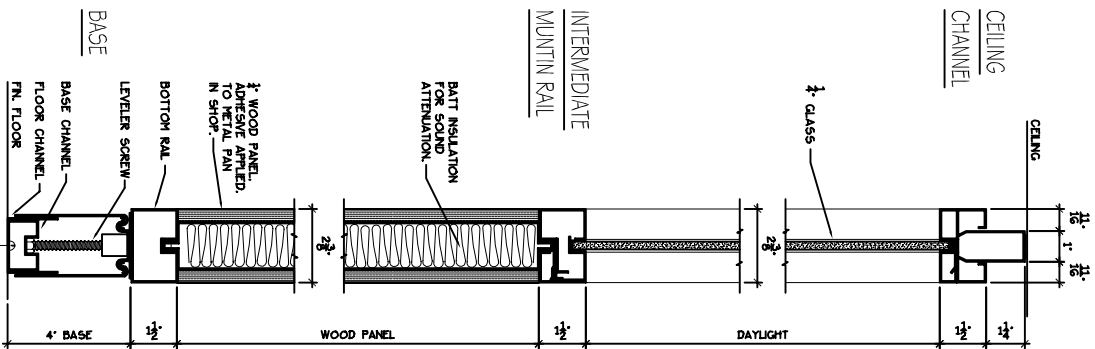

ADANLOCK ARCHITECTURAL WALL SYSTEMS

238 SERIES - STANDARD SECTIONS

GLASS & METAL PANEL SECTION

GLASS / METAL DOOR FRAME SECTION

FLUSH WOOD PANEL SECTION

RECESSED WOOD PANEL SECTION