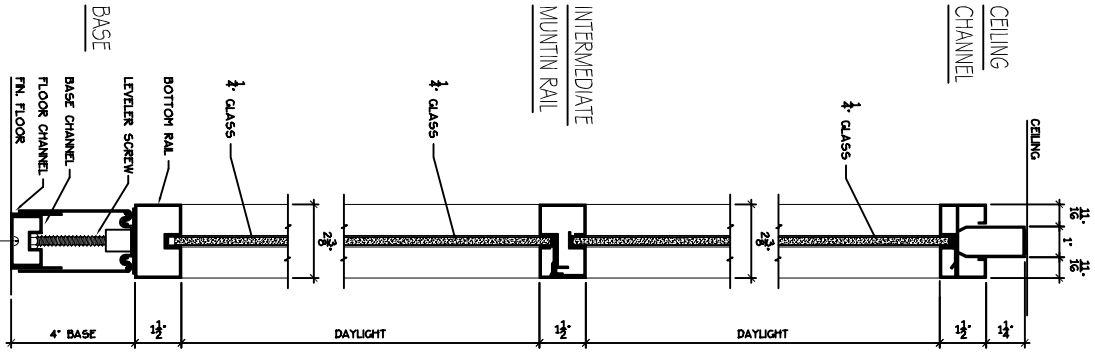

ADANLOCK ARCHITECTURAL WALL SYSTEMS

238 SERIES - STANDARD SECTIONS

GLASS & METAL PANEL SECTION

GLASS / METAL DOOR FRAME SECTION

FLUSH WOOD PANEL SECTION

RECESSED WOOD PANEL SECTION