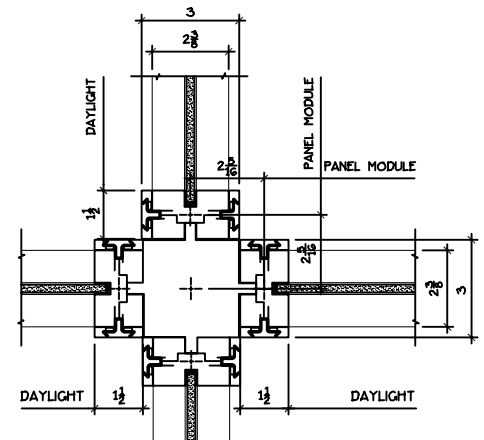

## 300 SERIES - STANDARD DETAILS

GLASS PANEL DETAILS

VERTICAL  
MULLION  
POSTS

GLASS PANEL WALL STARTER

GLASS PANEL - INTERMEDIATE MULLION

GLASS PANEL - FINISHED END POST

DOOR  
FRAME  
JAMBS

DOOR FRAME AT WALL START

DOOR FRAME AT GLASS PANEL

CORNER  
POST  
DETAILS

90° POST

TEE POST - 1

4-WAY POST - 1

MITERED  
CORNER  
JOINT

BUTT-END GLASS  
MITERED JOINT

TEE POST - 2