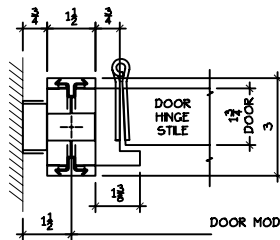

## 300 SERIES - STANDARD DETAILS

GLASS PANEL DETAILS

VERTICAL  
MULLION  
POSTS

GLASS PANEL WALL STARTER

GLASS PANEL - INTERMEDIATE MULLION

GLASS PANEL - FINISHED END POST

DOOR  
FRAME  
JAMBS

DOOR FRAME AT WALL START

DOOR FRAME AT GLASS PANEL

CORNER  
POST  
DETAILS

90° POST

TEE POST - 1

4-WAY POST - 1

MITERED  
CORNER  
JOINT

BUTT-END GLASS  
MITERED JOINT

TEE POST - 2