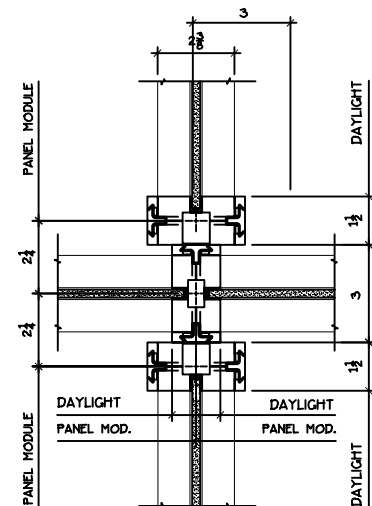

DOOR FRAME AT GLASS PANEL

CORNER  
POST  
DETAILS

90° POST

TEE POST - 1

4-WAY POST - 1

MITERED  
CORNER  
JOINT

BUTT-END GLASS  
MITERED JOINT

TEE POST - 2