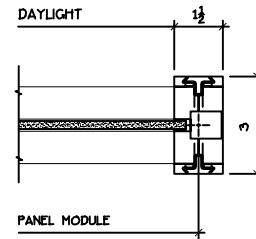

## 300 SERIES - STANDARD DETAILS

GLASS PANEL DETAILS

VERTICAL  
MULLION  
POSTS

GLASS PANEL WALL STARTER

GLASS PANEL - INTERMEDIATE MULLION

GLASS PANEL - FINISHED END POST

DOOR  
FRAME  
JAMBS

DOOR FRAME AT WALL START

DOOR FRAME AT GLASS PANEL

CORNER  
POST  
DETAILS

90° POST

TEE POST - 1

4-WAY POST - 1

MITERED  
CORNER  
JOINT

BUTT-END GLASS  
MITERED JOINT

TEE POST - 2