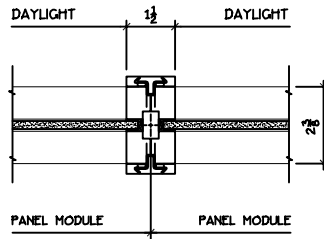

## 300 SERIES - STANDARD DETAILS

GLASS PANEL DETAILS

VERTICAL  
MULLION  
POSTS

GLASS PANEL WALL STARTER

GLASS PANEL - INTERMEDIATE MULLION

GLASS PANEL - FINISHED END POST

DOOR  
FRAME  
JAMBS

DOOR FRAME AT WALL START