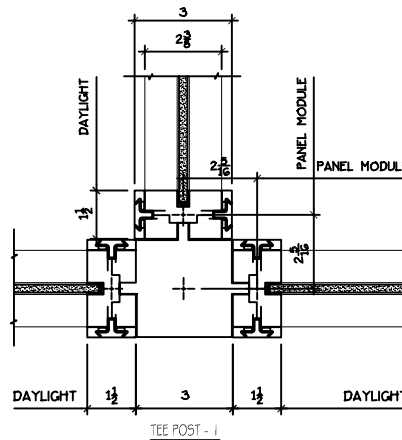

## 300 SERIES - STANDARD DETAILS

GLASS PANEL DETAILS

VERTICAL  
MULLION  
POSTS

GLASS PANEL WALL STARTER

GLASS PANEL - INTERMEDIATE MULLION

GLASS PANEL - FINISHED END POST

DOOR  
FRAME  
JAMBS

DOOR FRAME AT WALL START

DOOR FRAME AT GLASS PANEL

CORNER  
POST  
DETAILS

90° POST

TEE POST - 1

4-WAY POST - 1

MITERED  
CORNER  
JOINT

BUTT-END GLASS  
MITERED JOINT

TEE POST - 2