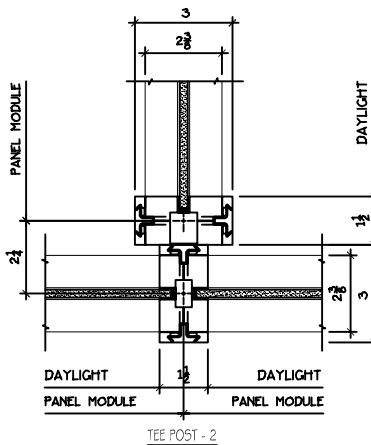

DOOR FRAME AT GLASS PANEL

CORNER  
POST  
DETAILS

90° POST

TEE POST - 1

4-WAY POST - 1

MITERED  
CORNER  
JOINT

BUTT-END GLASS  
MITERED JOINT

TEE POST - 2