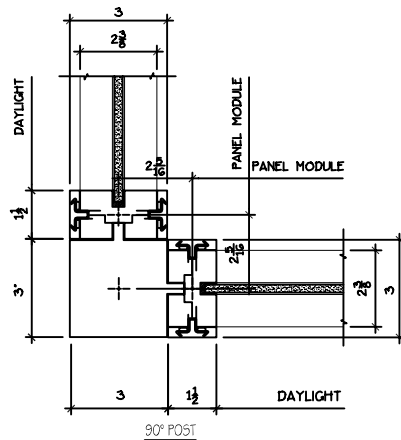

## 300 SERIES - STANDARD DETAILS

GLASS PANEL DETAILS

VERTICAL  
MULLION  
POSTS

GLASS PANEL WALL STARTER

GLASS PANEL - INTERMEDIATE MULLION

GLASS PANEL - FINISHED END POST

DOOR  
FRAME  
JAMBS

DOOR FRAME AT WALL START

DOOR FRAME AT GLASS PANEL

CORNER  
POST  
DETAILS

90° POST

TEE POST - 1

4-WAY POST - 1

MITERED  
CORNER  
JOINT

BUTT-END GLASS  
MITERED JOINT

TEE POST - 2