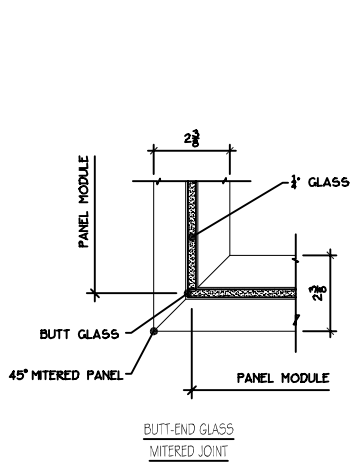

DOOR FRAME AT GLASS PANEL

CORNER  
POST  
DETAILS

90° POST

TEE POST - 1

4-WAY POST - 1

MITERED  
CORNER  
JOINT

BUTT-END GLASS  
MITERED JOINT

TEE POST - 2