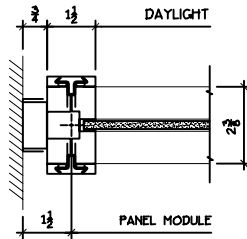

## 300 SERIES - STANDARD DETAILS

GLASS PANEL DETAILS

VERTICAL  
MULLION  
POSTS

GLASS PANEL WALL STARTER

GLASS PANEL - INTERMEDIATE MULLION

GLASS PANEL - FINISHED END POST

DOOR  
FRAME  
JAMBS

DOOR FRAME AT WALL START