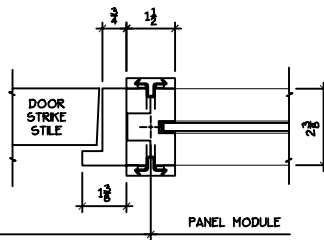

## 300 SERIES - STANDARD DETAILS

GLASS PANEL DETAILS

VERTICAL  
MULLION  
POSTS

GLASS PANEL WALL STARTER

GLASS PANEL - INTERMEDIATE MULLION

GLASS PANEL - FINISHED END POST

DOOR  
FRAME  
JAMBS

DOOR FRAME AT WALL START

DOOR FRAME AT GLASS PANEL

CORNER  
POST  
DETAILS

90° POST

TEE POST - 1

4-WAY POST - 1

MITERED  
CORNER  
JOINT

BUTT-END GLASS  
MITERED JOINT

TEE POST - 2