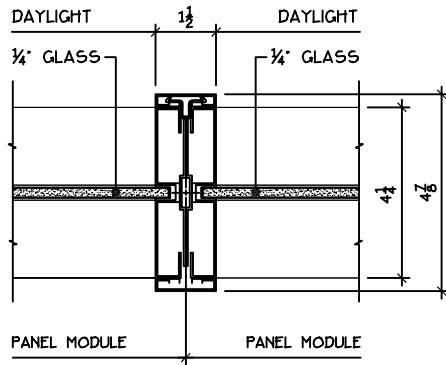

## 478 SERIES - STANDARD DETAILS

WOOD PANELS

GLASS PANEL - INTERMEDIATE MULLION

F.M. PANEL - INTERMEDIATE MULLION

RECESSED WOOD PANEL

FLUSH WOOD PANEL

BASE

F.F.