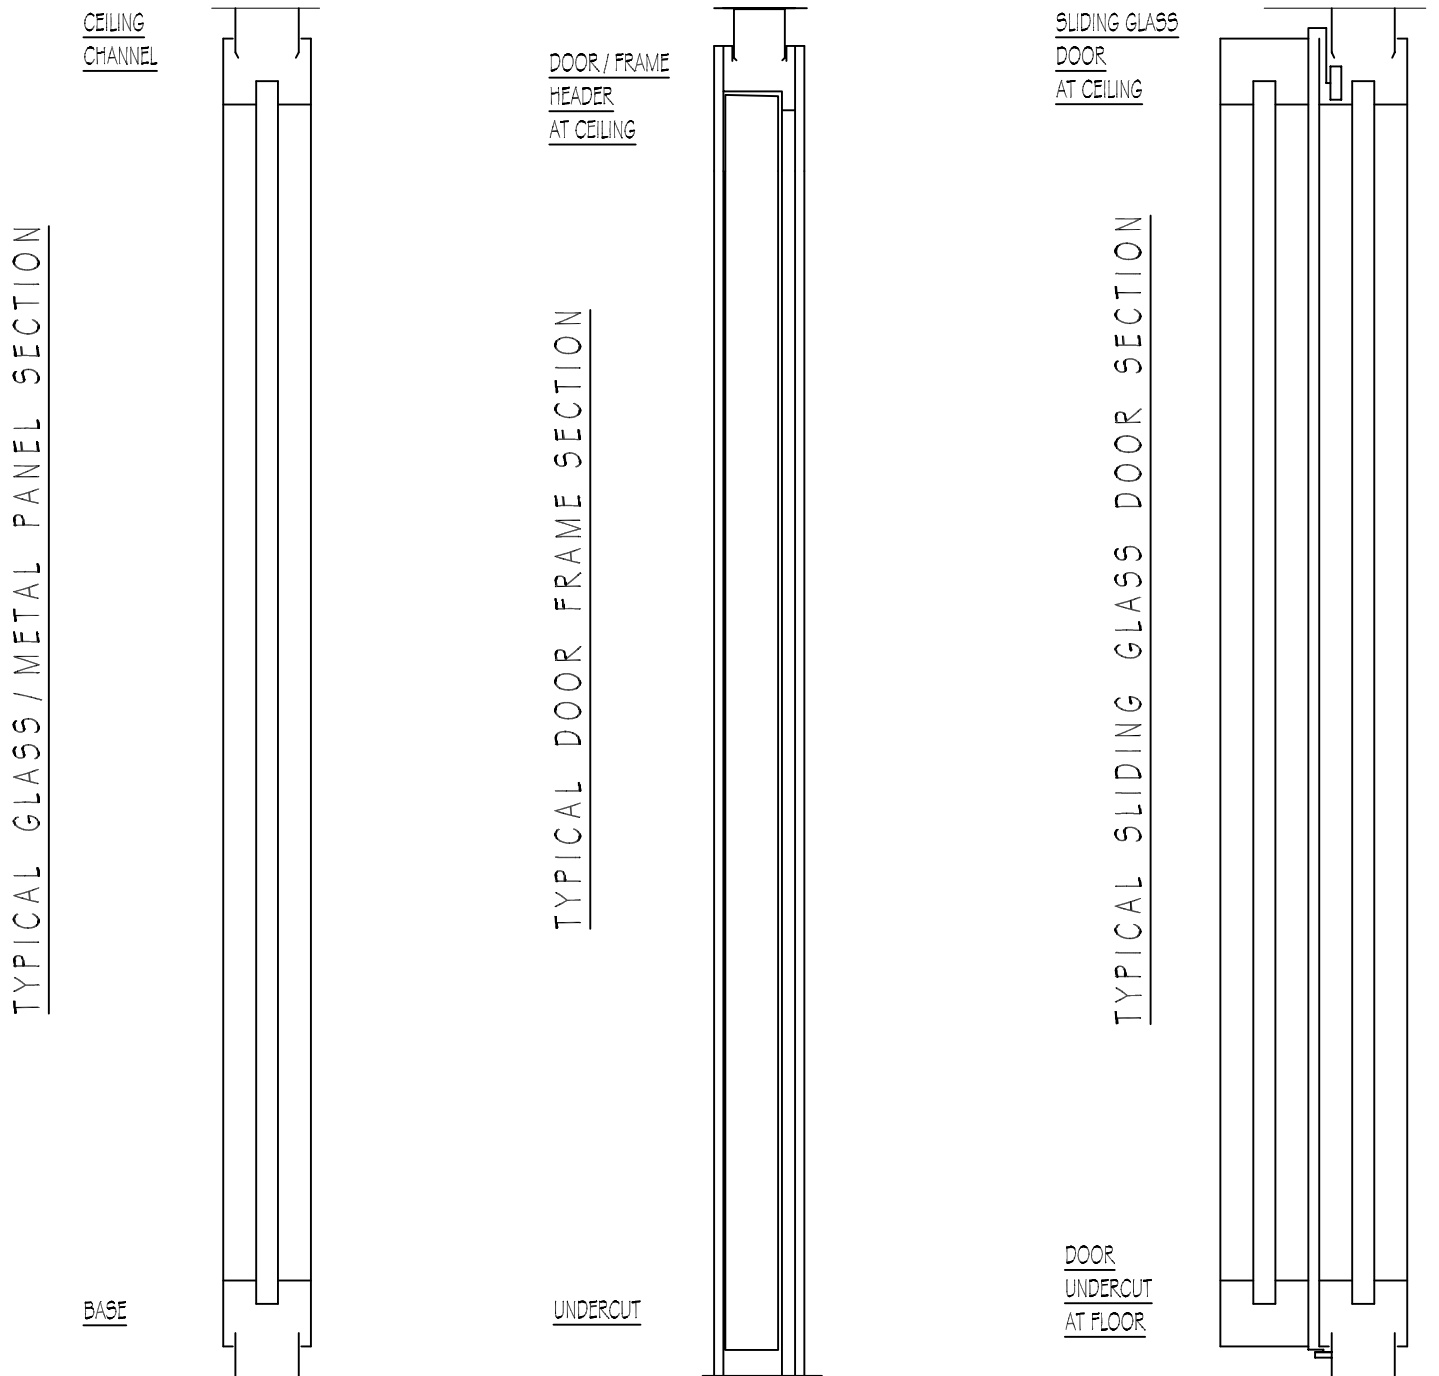

"200" SERIES PARTITION SYSTEM STANDARD SECTIONS

THE SUPERIOR "200" PARTITION SYSTEM INCORPORATES THESE DETAIL OPTIONS
DESIGNED TO MEET YOUR INTERIOR PARTITION REQUIREMENTS:

SUPERIOR

**Steel Door &
Trim Co., Inc.**