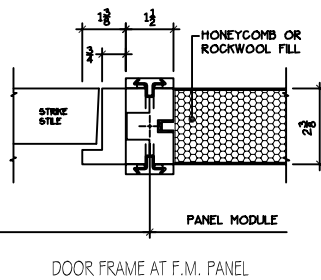

## 300 SERIES - STANDARD DETAILS

FLUSH METAL PANEL DETAILS

VERTICAL  
MULLION  
POSTS

DOOR  
FRAME  
JAMBS

FLUSH METAL CORNER PANEL DETAILS

CORNER  
POST  
DETAILS