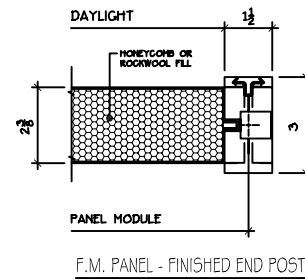

## 300 SERIES - STANDARD DETAILS

FLUSH METAL PANEL DETAILS

VERTICAL  
MULLION  
POSTS

DOOR  
FRAME  
JAMBS

FLUSH METAL CORNER PANEL DETAILS

CORNER  
POST  
DETAILS