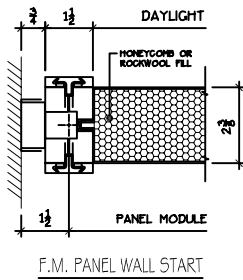

## 300 SERIES - STANDARD DETAILS

FLUSH METAL PANEL DETAILS

VERTICAL  
MULLION  
POSTS

DOOR  
FRAME  
JAMBS

FLUSH METAL CORNER PANEL DETAILS

CORNER  
POST  
DETAILS