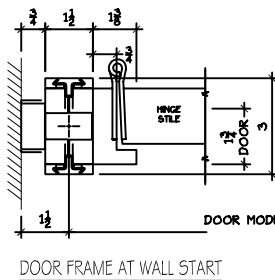

## 300 SERIES - STANDARD DETAILS

FLUSH METAL PANEL DETAILS

VERTICAL  
MULLION  
POSTS

DOOR  
FRAME  
JAMBS

FLUSH METAL CORNER PANEL DETAILS

CORNER  
POST  
DETAILS