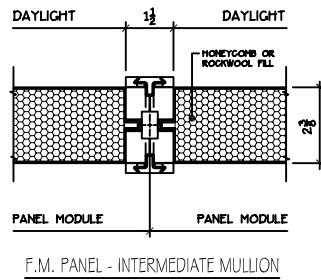

## 300 SERIES - STANDARD DETAILS

FLUSH METAL PANEL DETAILS

VERTICAL  
MULLION  
POSTS

DOOR  
FRAME  
JAMBS

FLUSH METAL CORNER PANEL DETAILS

CORNER  
POST  
DETAILS