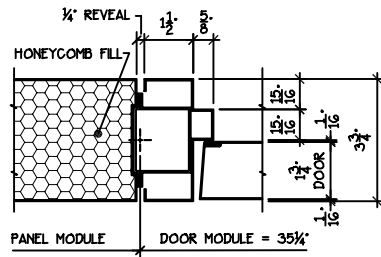

ADANLOCK ARCHITECTURAL WALL SYSTEMS

375 SERIES - STANDARD DETAILS

F.M.
PANEL
POSTS

F.M. PANEL AT WALL START

GLASS PANEL AT F.M. PANEL

F.M. PANEL AT FINISHED END POST

DOOR
FRAME
JAMBS

DOOR FRAME AT SOLID PANEL

CORNER
POST
DETAILS

FLUSH METAL PANEL DETAILS