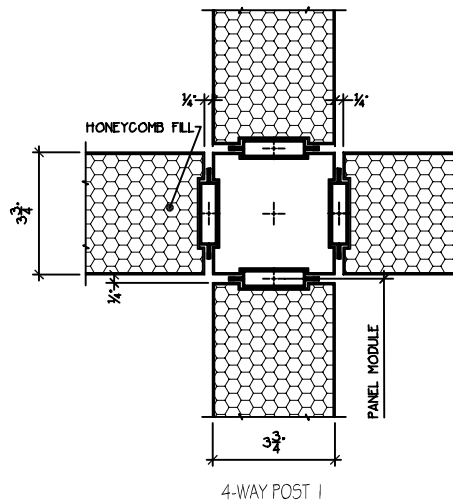

ADANLOCK ARCHITECTURAL WALL SYSTEMS

375 SERIES - STANDARD DETAILS

F.M.
PANEL
POSTS

F.M. PANEL AT WALL START

GLASS PANEL AT F.M. PANEL

F.M. PANEL AT FINISHED END POST

DOOR
FRAME
JAMBS

DOOR FRAME AT SOLID PANEL

CORNER
POST
DETAILS

FLUSH METAL PANEL DETAILS