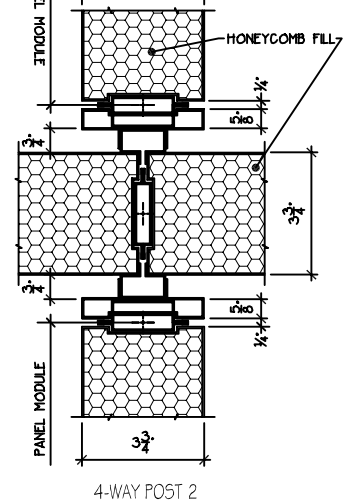

ADANLOCK ARCHITECTURAL WALL SYSTEMS

375 SERIES - STANDARD DETAILS

F.M.
PANEL
POSTS

F.M. PANEL AT WALL START

GLASS PANEL AT F.M. PANEL

F.M. PANEL AT FINISHED END POST

DOOR
FRAME
JAMBS

DOOR FRAME AT SOLID PANEL

CORNER
POST
DETAILS

FLUSH METAL PANEL DETAILS