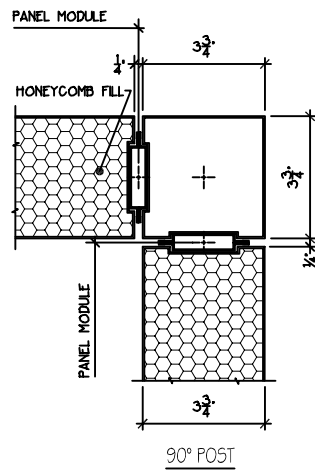

ADANLOCK ARCHITECTURAL WALL SYSTEMS

375 SERIES - STANDARD DETAILS

F.M.
PANEL
POSTS

F.M. PANEL AT WALL START

GLASS PANEL AT F.M. PANEL

F.M. PANEL AT FINISHED END POST

DOOR
FRAME
JAMBS

DOOR FRAME AT SOLID PANEL

CORNER
POST
DETAILS

FLUSH METAL PANEL DETAILS