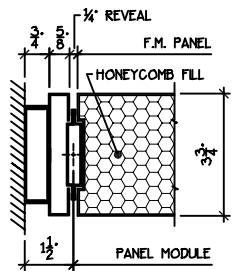

ADANLOCK ARCHITECTURAL WALL SYSTEMS

375 SERIES - STANDARD DETAILS

F.M.
PANEL
POSTS

F.M. PANEL AT WALL START

GLASS PANEL AT F.M. PANEL

F.M. PANEL AT FINISHED END POST

DOOR
FRAME
JAMBS

DOOR FRAME AT SOLID PANEL

CORNER
POST
DETAILS

FLUSH METAL PANEL DETAILS