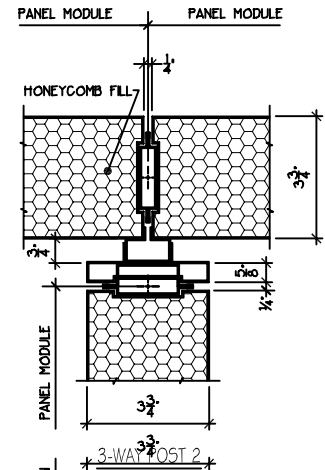

ADANLOCK ARCHITECTURAL WALL SYSTEMS

375 SERIES - STANDARD DETAILS

F.M.
PANEL
POSTS

F.M. PANEL AT WALL START

GLASS PANEL AT F.M. PANEL

F.M. PANEL AT FINISHED END POST

DOOR
FRAME
JAMBS

DOOR FRAME AT SOLID PANEL

CORNER
POST
DETAILS

FLUSH METAL PANEL DETAILS