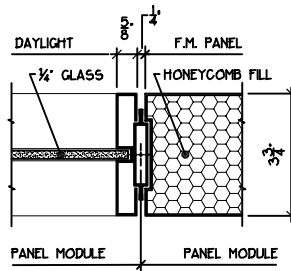

ADANLOCK ARCHITECTURAL WALL SYSTEMS

375 SERIES - STANDARD DETAILS

F.M.
PANEL
POSTS

F.M. PANEL AT WALL START

GLASS PANEL AT F.M. PANEL

F.M. PANEL AT FINISHED END POST

DOOR
FRAME
JAMBS

DOOR FRAME AT SOLID PANEL

CORNER
POST
DETAILS

FLUSH METAL PANEL DETAILS