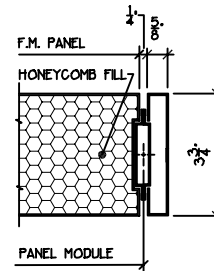

ADANLOCK ARCHITECTURAL WALL SYSTEMS

375 SERIES - STANDARD DETAILS

F.M.
PANEL
POSTS

F.M. PANEL AT WALL START

GLASS PANEL AT F.M. PANEL

F.M. PANEL AT FINISHED END POST

DOOR
FRAME
JAMBS

DOOR FRAME AT SOLID PANEL

CORNER
POST
DETAILS

FLUSH METAL PANEL DETAILS