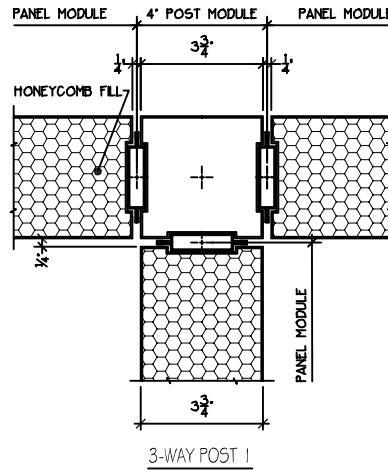

ADANLOCK ARCHITECTURAL WALL SYSTEMS

375 SERIES - STANDARD DETAILS

F.M.
PANEL
POSTS

F.M. PANEL AT WALL START

GLASS PANEL AT F.M. PANEL

F.M. PANEL AT FINISHED END POST

DOOR
FRAME
JAMBS

DOOR FRAME AT SOLID PANEL

CORNER
POST
DETAILS

FLUSH METAL PANEL DETAILS